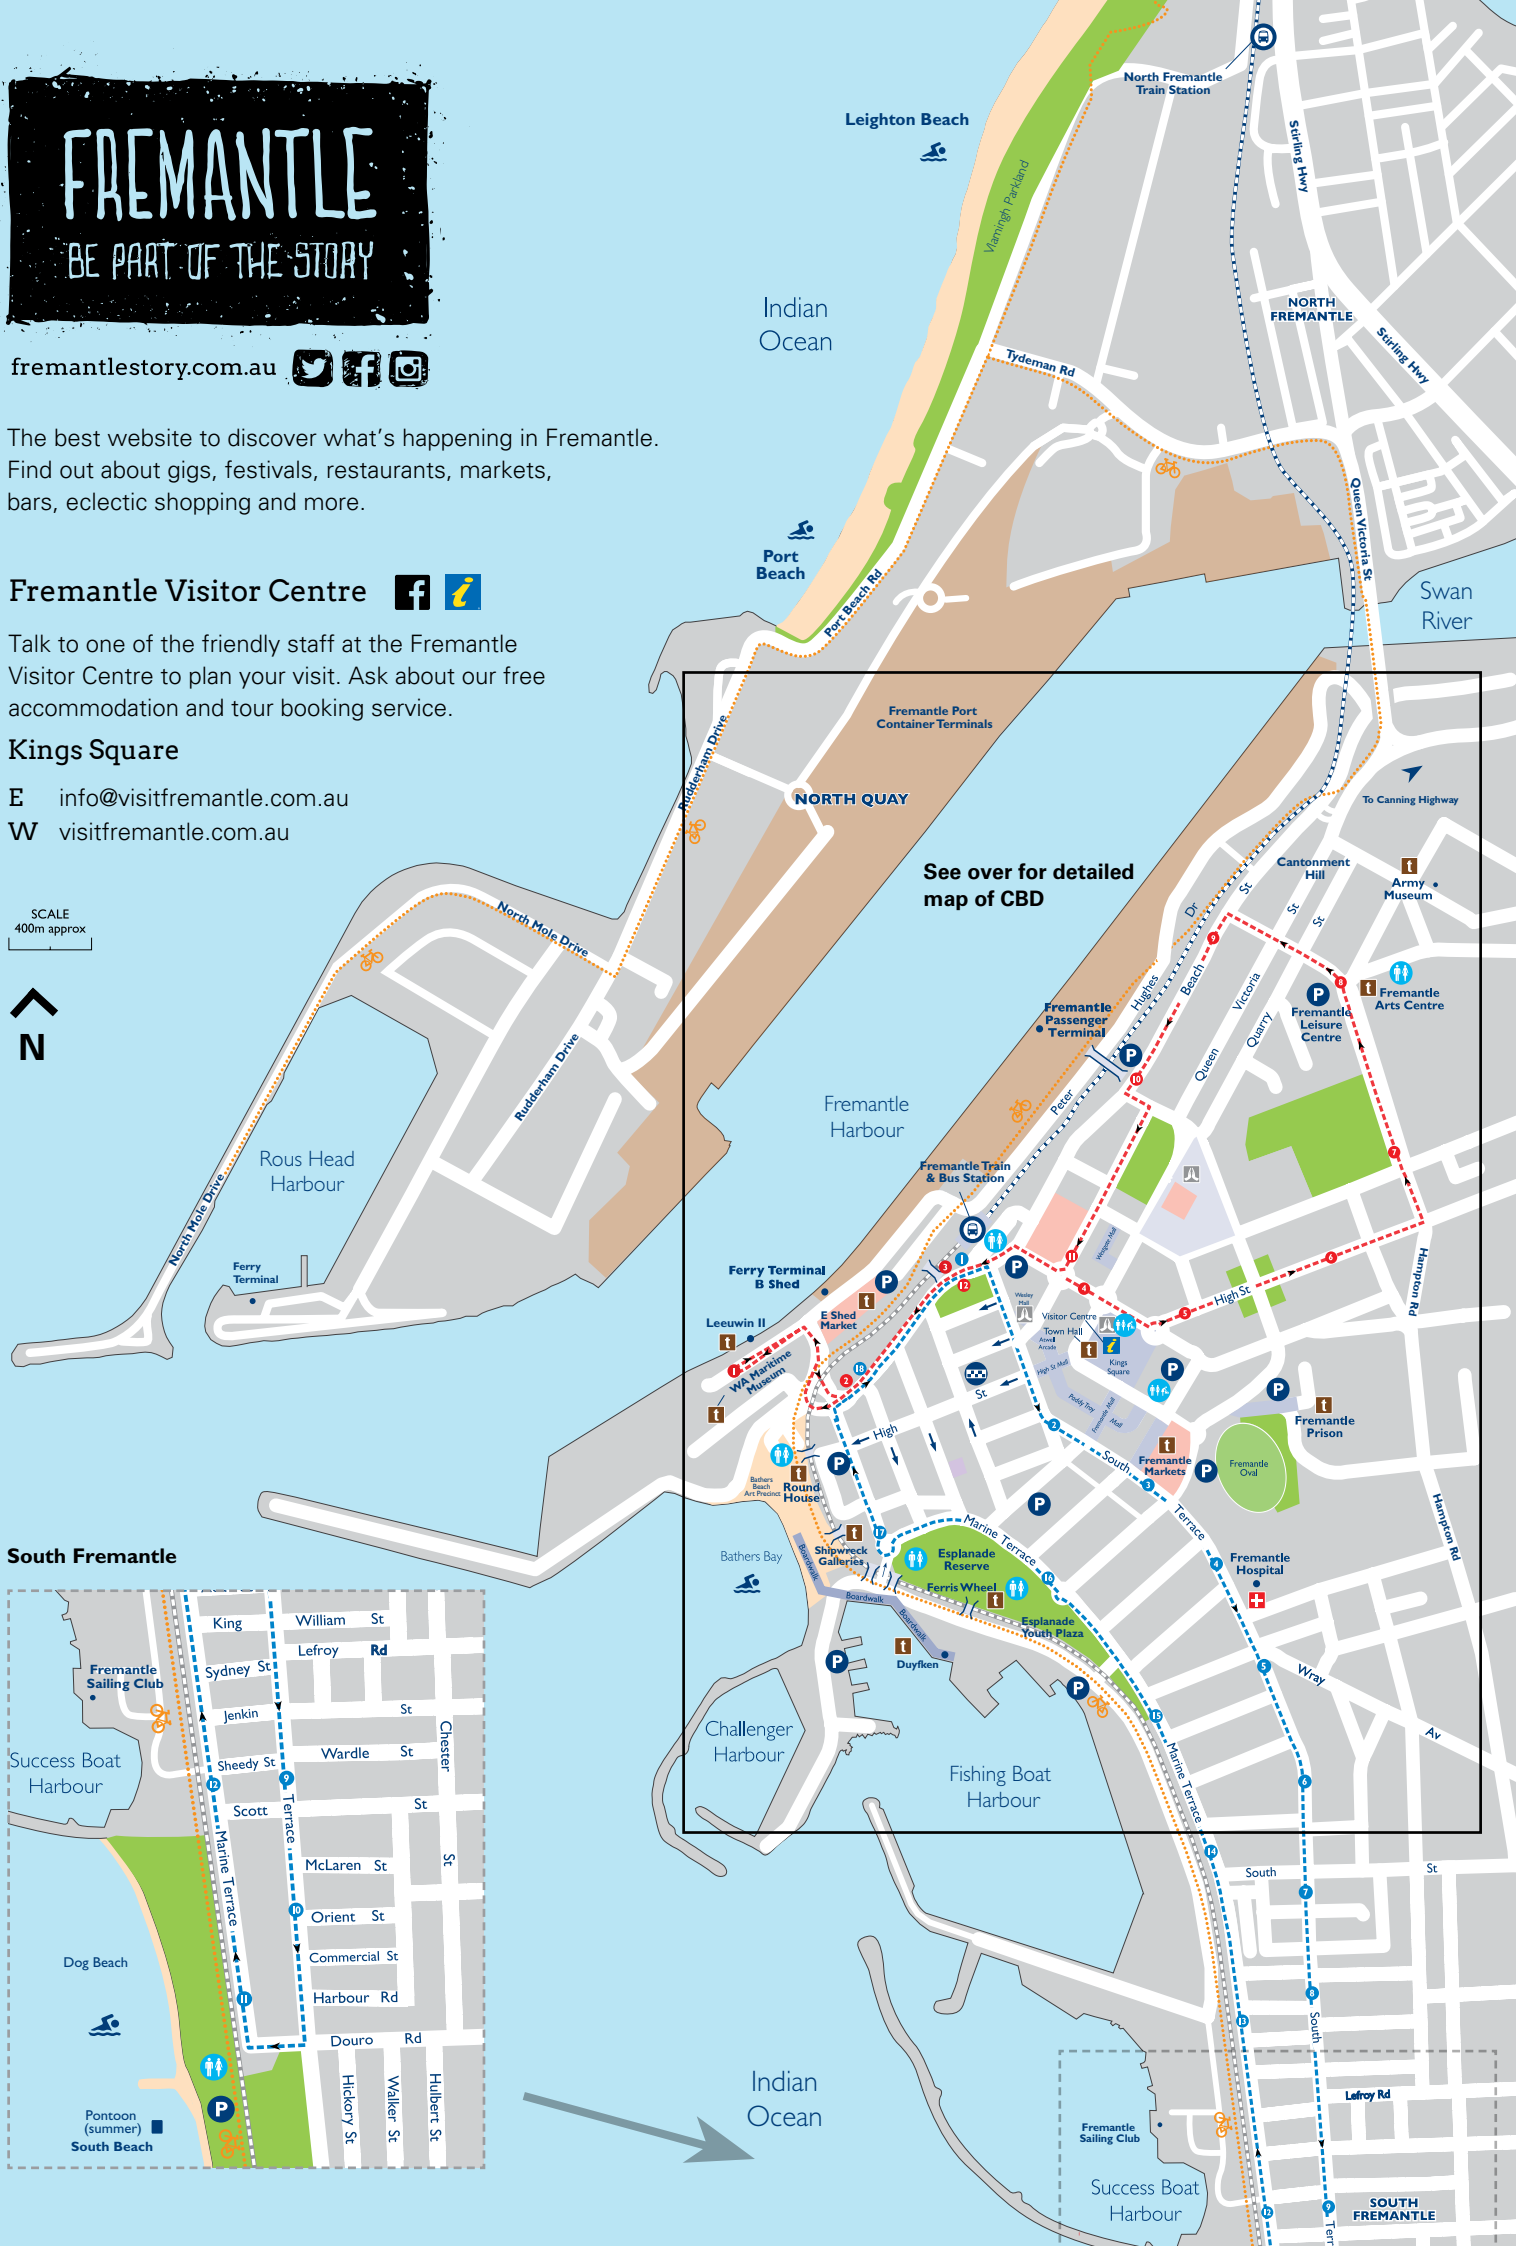

FREMANTLE

BE PART OF THE STORY

fremantlestory.com.au

Legend

- Free blue CAT bus route and stops
- Free red CAT bus route and stops
- Cycle path
- Passenger railway line
- Goods railway line
- Railway crossing
- Hospital (no emergency department)
- Police station
- Visitor centre
- Tourist attraction
- Places of worship
- Public toilets
- Public toilets with baby changing facilities
- Free Wi-Fi
- Fremantle Train & Bus Station

SCALE
400m approx

South Fremantle

See over for detailed map of CBD

SOUTH FREMANTLE