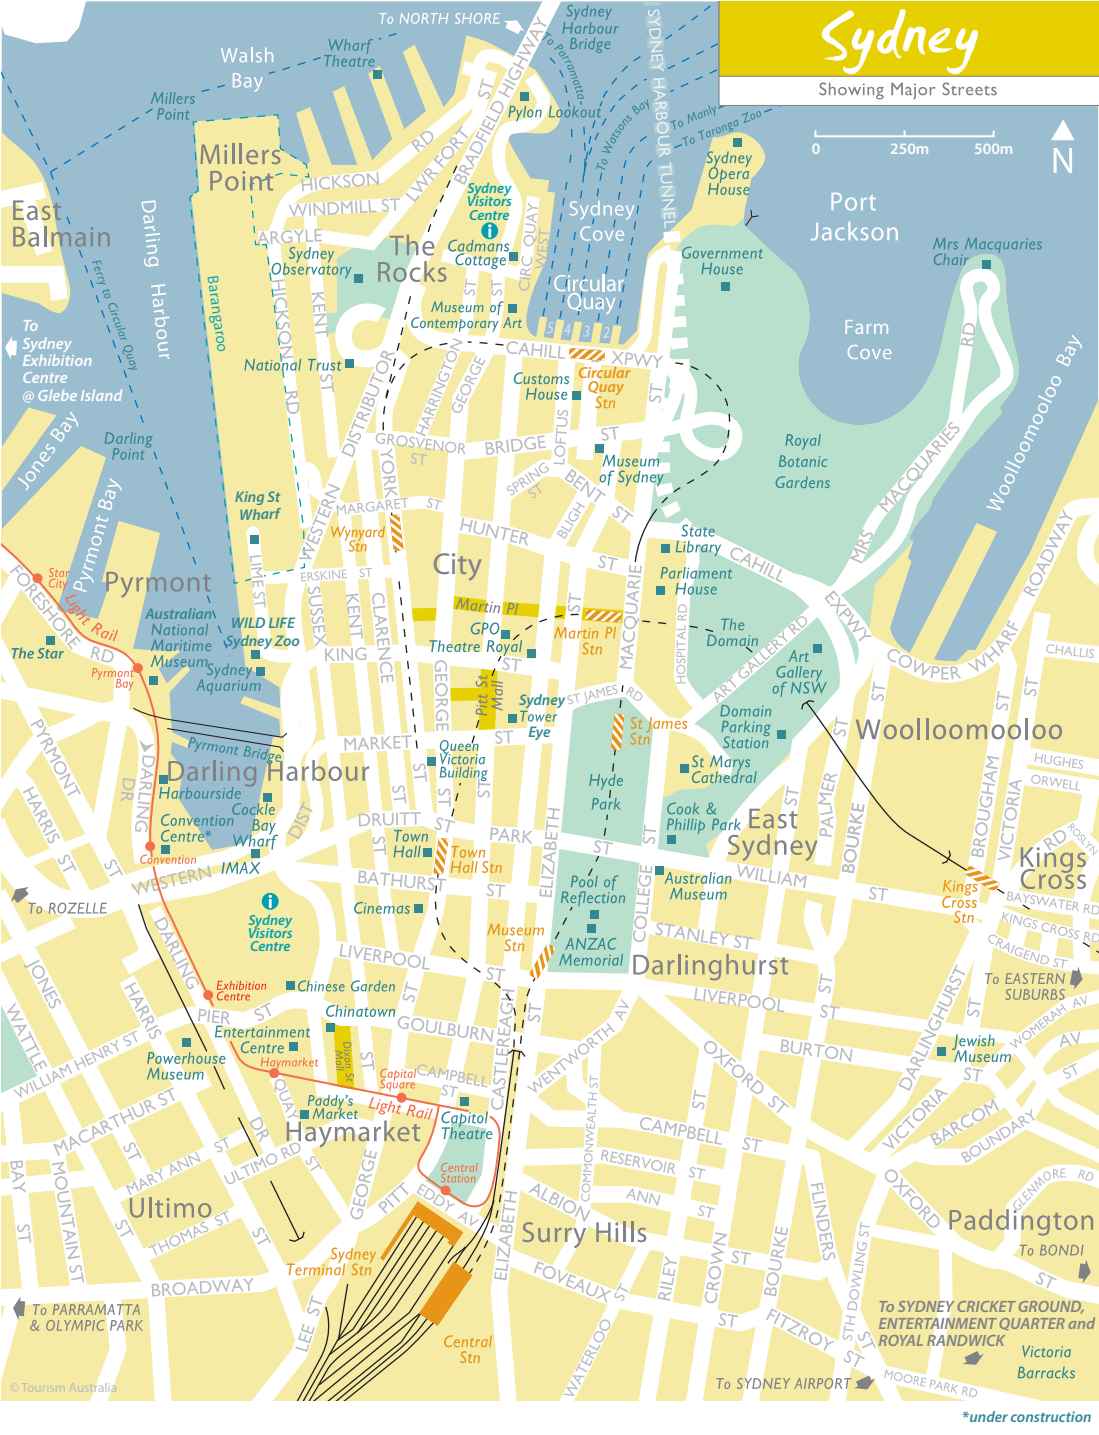

Sydney

Showing Major Streets

0 250m 500m

East Balmain
To Sydney Exhibition Centre @ Glebe Island

Pyrmont
Pyrmont Light Rail

To ROZELLE

To PARRAMATTA & OLYMPIC PARK

© Tourism Australia